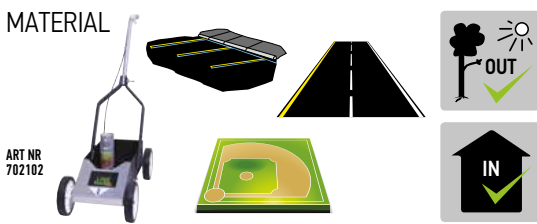

LINEMARK TRAFFIC

MASTON LINEMARK TRAFFIC road, asphalt marker is a alkyd-based, eco-friendly quick-drying and durable marking paint for drive ways, parking areas, yard marking etc. Suitable for asphalt, concrete, stone, grass and artificial grass. Shake the can for at least 3 minutes before use and always until you hear the sound of shaking balls. It is also recommended to shake during painting. Use of LINEMARK TRAFFIC painting trolley (part no: 702102) makes it easier to paint straight lines of to 5 to 10 cm width.

Place the can on trolley upside down and adjust the height of the can to regulate the width of the stripe. When you start painting, move the trolley and push the trigger down. If you mark more than one layer, let the paint dry around half an hour in between. Operating temperature +4°C - +32°C. Clean the nozzle after use by holding the bottle upright and press the nozzle of the bottle until you have to do is propellant. If the nozzle blocks while painting, clean it and start again.

BINDER:
Alkyd, Solvent based

DEGREE OF GLOSS (DIN 67530 60 °):
matt 0-25 gloss units

STORAGE STABILITY: 24 months

EU VOC-CONTENT: VOC 424,71 g/L

RECOAT: 30 minutes in between layers

SIZE: 585 ml

SALES QTY: 12 pcs

LINEMARK TRAFFIC TROLLEY

With the help of Maston Linemark trolley and Linemark paints it is easy and fast to paint straight and durable markings. Areas of use: road marking, parking lots, sport fields, industrial markings, safety markings warehouse guidance. Works on asphalt, concrete, stone, grass and artificial turf.
Handle height 90cm, size 33x68cm.