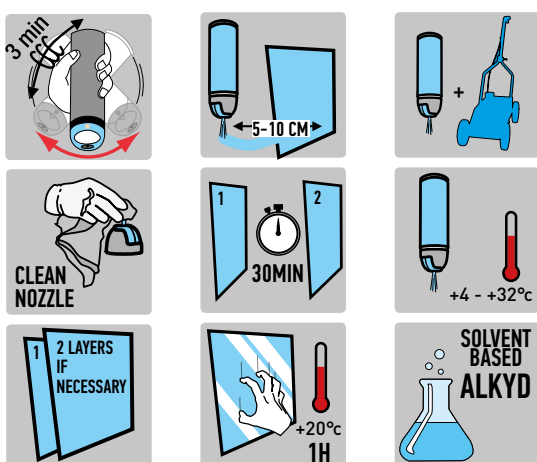

LINEMARK TRAFFIC

MASTON LINEMARK TRAFFIC road, asphalt marker is a alkyd-based, eco-friendly quick-drying and durable marking paint for drive ways, parking areas, yard marking etc. Suitable for asphalt, concrete, stone, grass and artificial grass. Shake the can for at least 3 minutes before use and always until you hear the sound of shaking balls. It is also recommended to shake during painting. Use of LINEMARK TRAFFIC painting trolley (part no: 702102) makes it easier to paint straight lines of to 5 to 10 cm width.

Place the can on trolley upside down and adjust the height of the can to regulate the width of the stripe. When you start painting, move the trolley and push the trigger down. If you mark more than one layer, let the paint dry around half an hour in between. Operating temperature +4°C - +32°C. Clean the nozzle after use by holding the bottle upright and press the nozzle of the bottle until you have to do is propellant. If the nozzle blocks while painting, clean it and start again.

BINDER:
Alkyd, Solvent based

DEGREE OF GLOSS (DIN 67530 60 °):
matt 0-25 gloss units

STORAGE STABILITY: 24 months

EU VOC-CONTENT: VOC 424,71 g/L

RECOAT: 30 minutes in between layers

SIZE: 585 ml

SALES QTY: 12 pcs

LINEMARK TRAFFIC TROLLEY

With the help of Maston Linemark trolley and Linemark paints it is easy and fast to paint straight and durable markings. Areas of use: road marking, parking lots, sport fields, industrial markings, safety markings warehouse guidance. Works on asphalt, concrete, stone, grass and artificial turf.
Handle height 90cm, size 33x68cm.