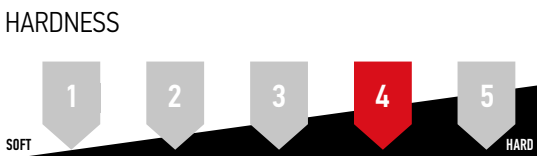

LINEMARK TRAFFIC

MASTON LINEMARK TRAFFIC road, asphalt marker is a alkyd-based, eco-friendly quick-drying and durable marking paint for drive ways, parking areas, yard marking etc. Suitable for asphalt, concrete, stone, grass and artificial grass. Shake the can for at least 3 minutes before use and always until you hear the sound of shaking balls. It is also recommended to shake during painting. Use of LINEMARK TRAFFIC painting trolley (part no: 702102) makes it easier to paint straight lines of to 5 to 10 cm width.

Place the can on trolley upside down and adjust the height of the can to regulate the width of the stripe. When you start painting, move the trolley and push the trigger down. If you mark more than one layer, let the paint dry around half an hour in between. Operating temperature +4°C - +32°C. Clean the nozzle after use by holding the bottle upright and press the nozzle of the bottle until you have to do is propellant. If the nozzle blocks while painting, clean it and start again.

BINDER:
Alkyd, Solvent based

DEGREE OF GLOSS (DIN 67530 60 °):
matt 0-25 gloss units

STORAGE STABILITY: 24 months

EU VOC-CONTENT: VOC 424,71 g/L

RECOAT: 30 minutes in between layers

SIZE: 585 ml

SALES QTY: 12 pcs

LINEMARK TRAFFIC TROLLEY

With the help of Maston Linemark trolley and Linemark paints it is easy and fast to paint straight and durable markings. Areas of use: road marking, parking lots, sport fields, industrial markings, safety markings warehouse guidance. Works on asphalt, concrete, stone, grass and artificial turf.
Handle height 90cm, size 33x68cm.