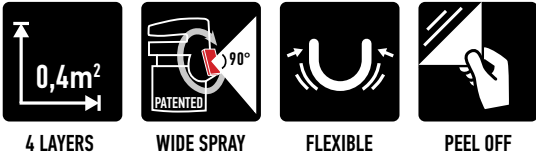

RUBBERCOMP® SPRAY

RUBBERCOMP® is a multi-purpose, air drying specialty rubber coating. It can be easily applied by spraying. It protects coated items against moisture, acids, abrasion, corrosion, and skidding /slipping, and provides a comfortable, controlled grip. RUBBERcomp® remains flexible and stretchy over time, and will not crack or become brittle in extreme weather conditions. It has been tested and proven in temperatures from -30°C to +90°C. Easy to peel off. Around four paint layers needed for adequate film thickness. The neon colors have no UV-protection. Read more: www.rubbercomp.com

BINDER
Rubber, Solvent based

DEGREE OF GLOSS (DIN 67530 60°)
matt 0-25 gloss units
satin 35-50 gloss units
gloss 80-100 gloss units

HEAT RESISTANCE: 90 °C
STORAGE STABILITY: 60 months

RECOAT: always, 15 minutes in between layers