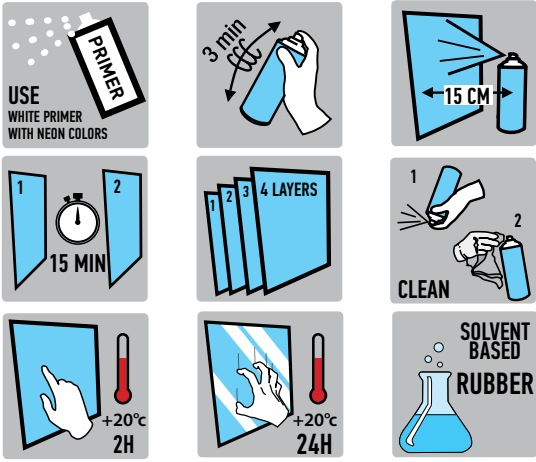

RUBBERCOMP® SPRAY

RUBBERCOMP® is a multi-purpose, air drying specialty rubber coating. It can be easily applied by spraying. It protects coated items against moisture, acids, abrasion, corrosion, and skidding /slipping, and provides a comfortable, controlled grip. RUBBERcomp® remains flexible and stretchy over time, and will not crack or become brittle in extreme weather conditions. It has been tested and proven in temperatures from -30°C to +90°C. Easy to peel off. Around four paint layers needed for adequate film thickness. The neon colors have no UV-protection. Read more: www.rubbercomp.com

BINDER
Rubber, Solvent based

DEGREE OF GLOSS (DIN 67530 60°)
matt 0-25 gloss units
satin 35-50 gloss units
gloss 80-100 gloss units

HEAT RESISTANCE: 90 °C
STORAGE STABILITY: 60 months

RECOAT: always, 15 minutes in between layers